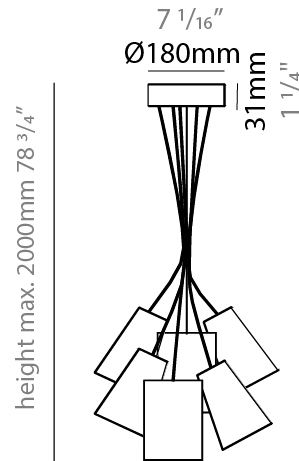

BOUQUET SUSPENSION

D111095-

base number   Finish Options   Finish Options   Finish Options   Finish Options   Finish Options   Finish Options   Finish Options

PROJECT _____
TYPE _____
SPECIFIER _____
QUANTITY _____
DATE _____

1. To build a product code in our configurator select the specify button on the base model # product page
2. To build a manual product code on this datasheet choose from the options listed below in blue font and add the suffix to the base model #

GENERAL

Series: Bouquet
Brand: Ole
Division: Design
Mounting Type: Suspension
Mounting Location: Ceiling
Subcategory: Up/Down Light

PHYSICAL

Shape: Cone
Diameter (mm): 540
Diameter (in): 21 1/4
Height (mm): 250
Height (in): 9 13/16
Max. Overall Height (mm): 2250
Max. Overall Height (in): 88 9/16
Light Distribution: Direct / Indirect
Fixture Finish: BEI / BLK / BLU / COG / DGN / GRY / MRN / MOC / MUS / OLV / SIL / STN / TER / WHI
Holder Finish: MWH / MBK
Fixture Material: Fabric Cord / Metal
Cable Details: 2000mm Cable
Upon Request: Mix lampshade colors. Other fabric cord colors available upon request (see downloadable finish chart)

ELECTRICAL

Number of Lamps: 6
Lamp Type: LED Retrofit
Lamp Shape: A19
Bulb Included: Bulb Not Included
Max. Wattage Per Lamp (W): 15
Lamp Base: E26
Input Voltage (V): 120
Upon Request: 277Vac / GU24

LED

OPTICAL

RATINGS AND CERTIFICATIONS

Certified By: Certified for North American Standards
IP rating: IP20